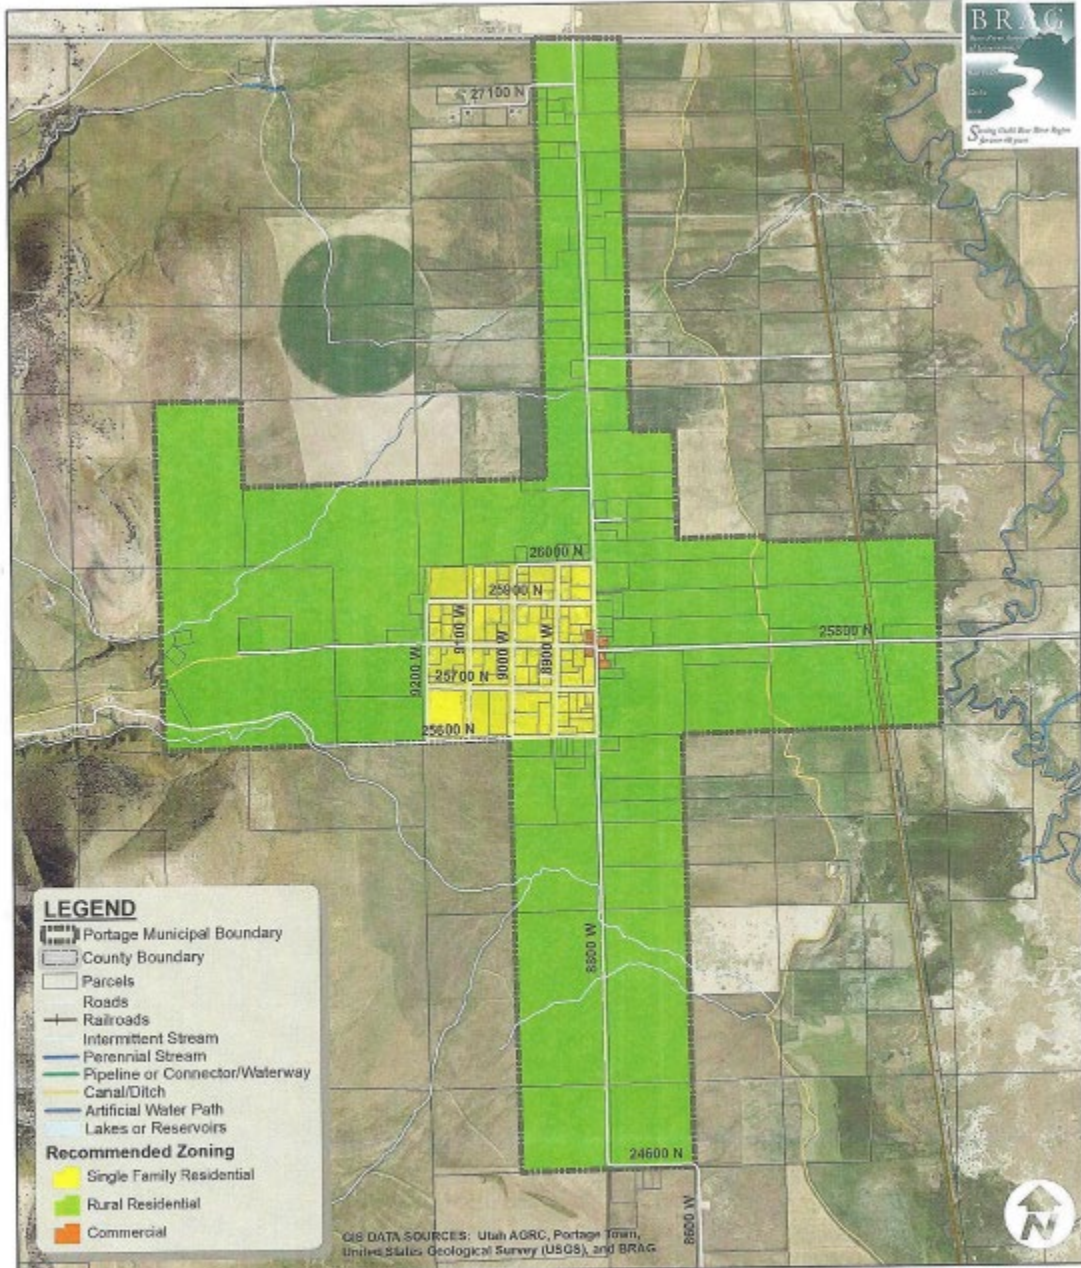

TOWN OF PORTAGE - LAND USE ORDINANCES

122.0 ZONING MAP

0 0.25 0.5 1 Miles

Current Zoning - 2018

PORTAGE TOWN
2018 General Plan Update